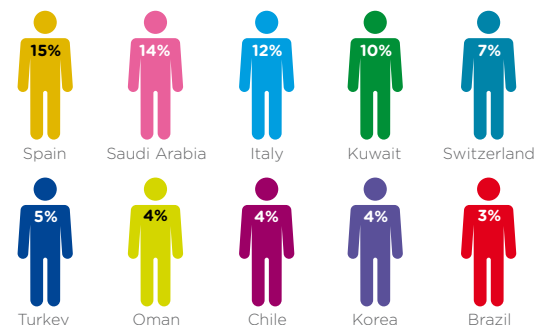

## Social Programme

At LILA\* we have a weekly social programme with a variety of activities so there is always something for students to do in their free time. We encourage students to get involved to experience life and culture in the UK as well as improving their English outside of the classroom.

## Nationality Mix

We have a great nationality mix at LILA\*, see where our students are from around the world. Take a look at our top 10 nationalities below: